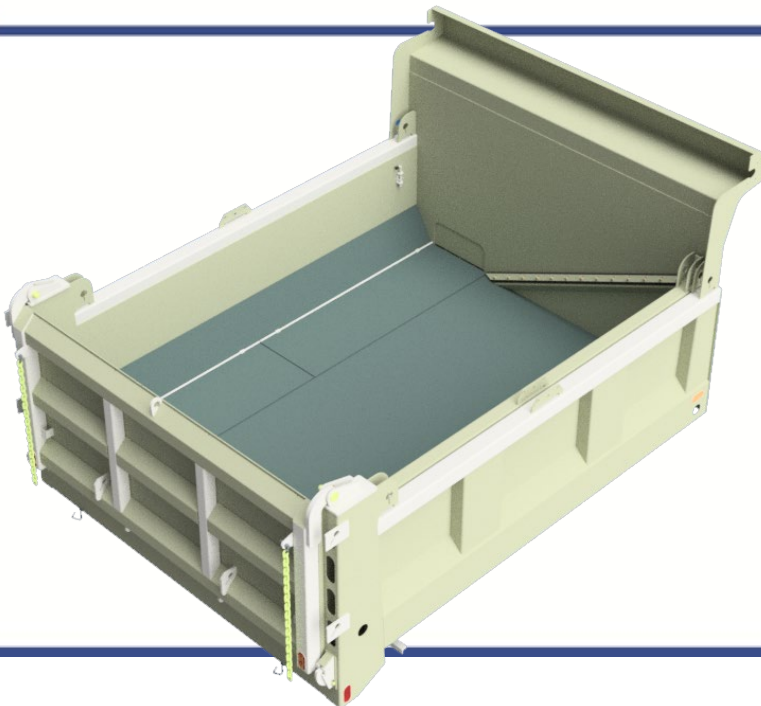

Proine Side Dump PLSD

The North American
Leader in innovative
snow & Ice control
equipment.

Standard Features

1. **Corten Steel Body with HARDOX Floor** for maximum durability and wear resistance.
2. **Front Left Side Discharge**
3. **Hydraulic Tripping Floor**
4. **Double Acting Tailgate** for carrying large items.
5. **Air Tailgate Release** for easy material dumping.
6. **Body Prop Dump Hinge** for safety checks.
7. **Remote Grease Lines** for hassle-free regular maintenance.
8. **Front Left Inspection Ladder**
9. **Fold Down HARDOX conveyor covers.**
10. **Trunnion Mount Hoist Cylinder**
11. **Grease Ram Conveyor Tensioner**

The North American
Leader in innovative
snow & Ice control
equipment.

Options

- Corten, High Tensile, or Stainless Steel construction
- Side tilt indicator
- Barn door-style tailgate
- Coal doors
- Asphalt apron
- Tarp
- Cab shield

Model	Inside Length	Outside Length	Side Height	Tailgate Height	Capacity *w/sideboards	Approx . Weight	Hoist
PL1011SD	10'	11'	30"	39"	6.4 yd3 8.6 yd3	5500 lbs	20 ton
PL1112SD	11'	12'	30"	39"	7.0 yd3 9.5 yd3	5800 lbs	20 ton
PL1213SD	12'	13'	40"	55"	10.4 yd3 13.0 yd3	6800 lbs	30 ton
PL1314SD	13'	14'	40"	55"	11.3yd3 14.1 yd3	7050 lbs	30 ton
PL1415SD	14'	15'	40"	55"	12.2 yd3 15.2 yd3	7450 lbs	30 ton
PL1516SD	15'	16'	40"	55"	13.0 yd3 16.3 yd3	7950 lbs	40 ton