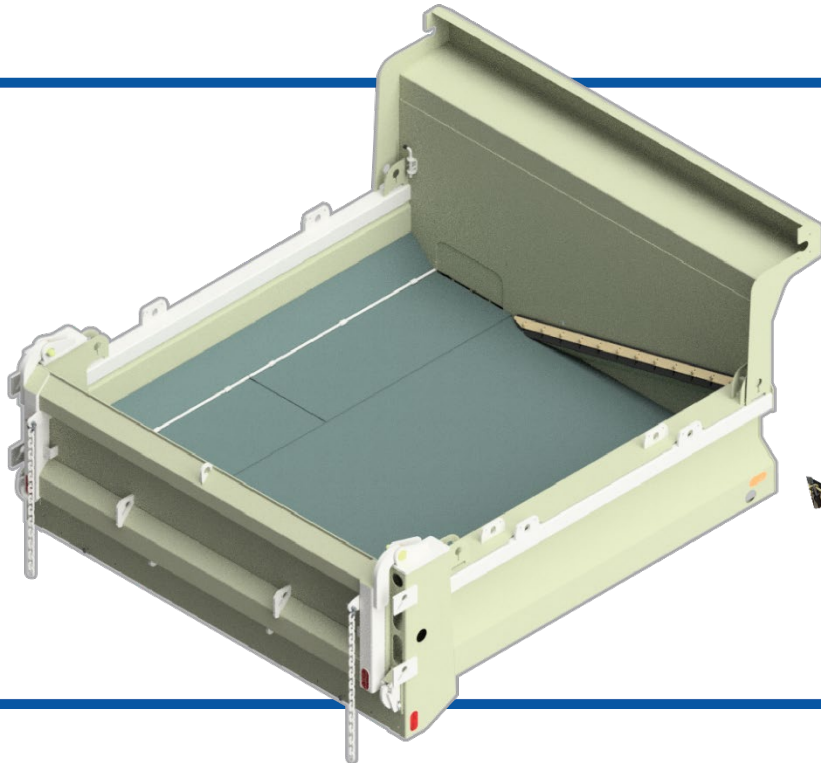

Proline Mini Side Dump (PLMSD)

The North American Leader in innovative snow & Ice control equipment.

Standard Features

1. Corten Steel Body with AR450 Floor for maximum durability and wear resistance.
2. Front Left Side Discharge
3. Hydraulic Tipping Floor
4. Double Acting Tailgate for carrying large items.
5. Integrated Body Prop for safety checks.
6. Remote Grease Lines for hassle-free regular maintenance.
7. Fold Down AR450 conveyor covers.
8. Trunnion Mount Hoist Cylinder
9. Grease Ram Conveyor Tensioner

The North American Leader in innovative snow & ice control equipment.

Options

- Corten or Stainless Steel construction
- Side tilt indicator
- Coal doors
- Asphalt apron
- Tarp
- Cab shield

Model	Inside Length	Outside Length	Side Height	Tailgate Height	Capacity *w/sideboards	Approx . Weight	Hoist
PL0809MSD	8'	9'	16"	24"	2.7 yd3 *4.5 yd3	3800 lbs 1724 kg	20 ton
PL0910MSD	9'	10'	16"	24"	3.0 yd3 *5.0 yd3	4000 lbs 1814 kg	20 ton
PL1011MSD	10'	11'	16"	24"	4.3 yd3 *6.5 yd3	4200 lbs 1905 kg	20 ton